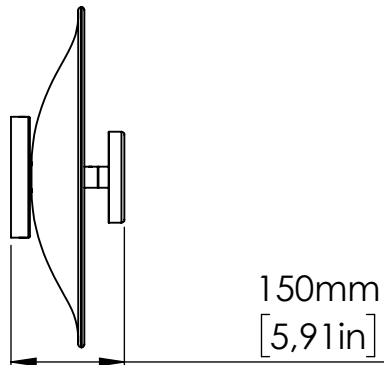

LED 10 Watt - 230V  
900 lumen - 3000°K

LED 10 Watt - 230V  
900 lumen - 3000°K

LED 10 Watt - 230V  
900 lumen - 3000°K

LED 10 Watt - 230V  
900 lumen - 3000°K