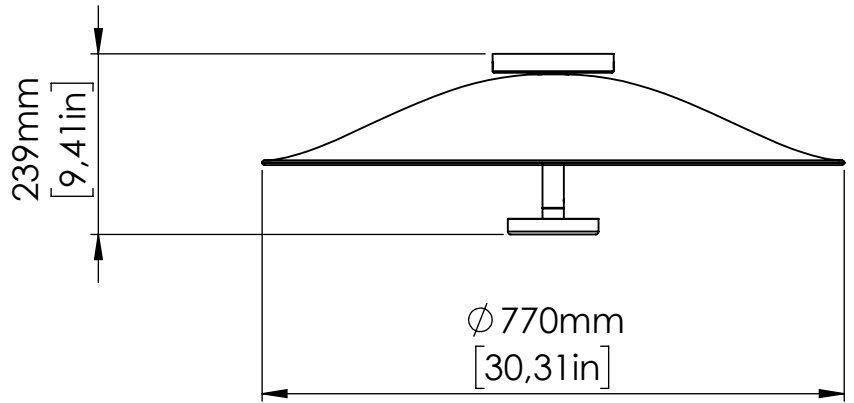

LED 10 Watt - 230V  
900 lumen - 3000°K

LED 10 Watt - 230V  
900 lumen - 3000°K

LED 10 Watt - 230V  
900 lumen - 3000°K

LED 10 Watt - 230V  
900 lumen - 3000°K