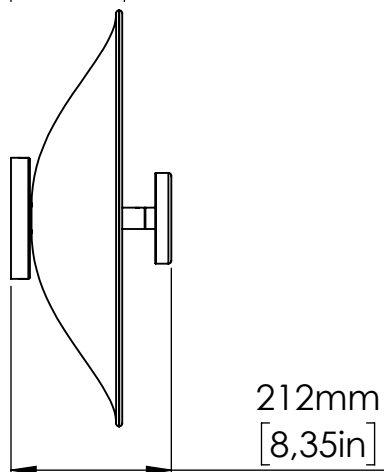

LED 10 Watt - 230V  
900 lumen - 3000°K

LED 10 Watt - 230V  
900 lumen - 3000°K

LED 10 Watt - 230V  
900 lumen - 3000°K

LED 10 Watt - 230V  
900 lumen - 3000°K