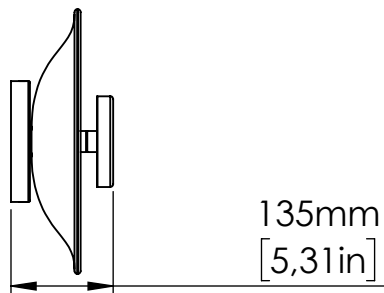

LED 10 Watt - 230V  
900 lumen - 3000°K

LED 10 Watt - 230V  
900 lumen - 3000°K

LED 10 Watt - 230V  
900 lumen - 3000°K

LED 10 Watt - 230V  
900 lumen - 3000°K